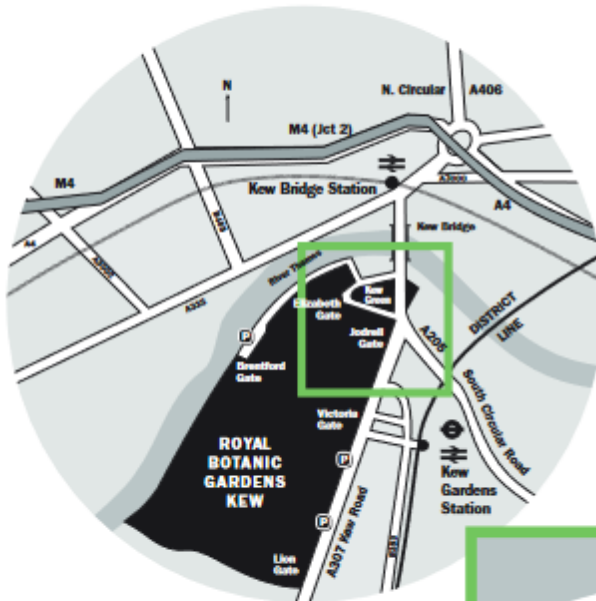

Welcome Week Timetable 2024
MSc Global Health: Food Security, Sustainability and Biodiversity

Date	Activity	Time	Location
Monday 23 rd September	Induction - School of Life Sciences and the Environment	10:00- 11:00	Shilling Auditorium
Tuesday 24 th September	Department introductions	10:00 – 11:00	Chestnuts o-08
	Welcome activity - Fabrizia Ratto	11.30 – 13.00	Shilling o-04
	Course Introduction - Mark Lee		
	Welcome Lunch	13:00-14:00	Chestnuts
	Treasure hunt around Campus – David Channon	14:00-16:00	Meet at Chestnuts
Wednesday 25 th September	Kew Gardens – If you are unsure of how to get to Kew please talk to your course leaders on Tuesday	09:00-16:30	Meet at the Jodrell Reception at Kew Gardens- map on the next page
Thursday 26 th September	Kew Gardens	10:00-17:00	Meet at the Jodrell Reception at Kew Gardens- map on the next page

How to get to **Jodrell Gate**

Royal Botanic Gardens, Kew
Richmond Surrey, TW9 3AE
+44 (0)20 8332 5000 www.kew.org