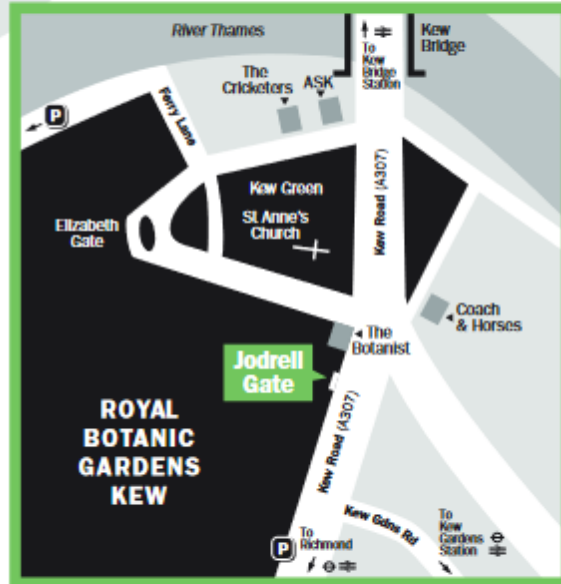

Welcome Week Timetable 2024
MSc Global Health: Food Security, Sustainability and Biodiversity

Date	Activity	Time	Location
Monday 23 rd September	Induction - School of Life Sciences and the Environment	10:00- 11:00	Shilling Auditorium
Tuesday 24 th September	Department introductions	10:00 – 11:00	Chestnuts o-08
	Welcome activity - Fabrizia Ratto	11.30 – 13.00	Shilling o-04
	Course Introduction - Mark Lee		
	Welcome Lunch	13:00-14:00	Chestnuts
	Treasure hunt around Campus – David Channon	14:00-16:00	Meet at Chestnuts
Wednesday 25 th September	Kew Gardens – If you are unsure of how to get to Kew please talk to your course leaders on Tuesday	09:00-16:30	Meet at the Jodrell Reception at Kew Gardens- map on the next page
Thursday 26 th September	Kew Gardens	10:00-17:00	Meet at the Jodrell Reception at Kew Gardens- map on the next page

How to get to **Jodrell Gate**

Royal Botanic Gardens, Kew
Richmond Surrey, TW9 3AE
+44 (0)20 8332 5000 www.kew.org