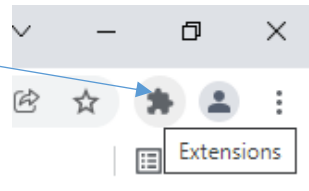

Instructions on how to download Open Dyslexia for Chrome Extension

Open Chrome

Type in Open Dyslexic for Chrome

This will prompt you to add the extension – follow the instructions on screen.

This icon will appear in your Chrome toolbar

Open up the web page you need and then click on the icon

You will be prompted to choose a font – regular, bold or italic

You then turn on the extension with a click of the mouse

This extension overrides all fonts on web pages with the Open Dyslexic font, and formats pages to be more easily readable.